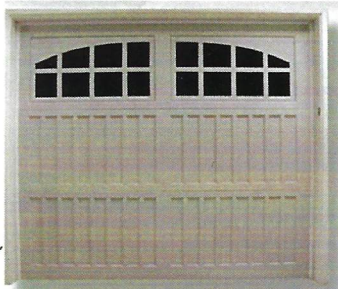

Built with hemlock solid wood frames, these stunning coach house doors are built to last. The man-made flush cladwood panels are uniform in appearance and extremely durable.

Most styles are also available in a raised panel design.

All top section decorative window inserts are routed out of 1/2" exterior MDF and can be backed with various types and colours of plexiglass/real glass.

Square and arched real mahogany top sections also available.