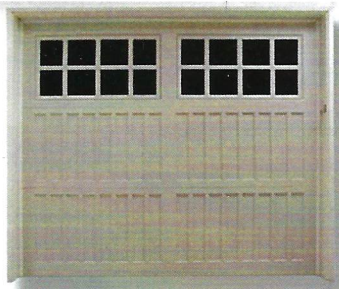

KRIS KRAFT

GARAGE DOOR SYSTEMS LTD.

2390 CAWTHRA RD., UNITS 9 - 10, MISSISSAUGA, ON L5A 2X1

TEL: 905 276 6365 EMAIL: sales@kriskraftdoors.com

www.kriskraftdoors.com

Wood Coach House Doors

Paint Grade Series

Built with hemlock solid wood frames, these stunning coach house doors are built to last. The man-made flush cladwood panels are uniform in appearance and extremely durable.

Most styles are also available in a raised panel design.

All top section decorative window inserts are routed out of 1/2" exterior MDF and can be backed with various types and colours of plexiglass/real glass.

Square and arched real mahogany top sections also available.

Style 502