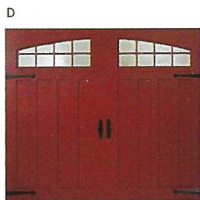

Numerous styles of maintenance free steel, fibreglass or aluminum sectional doors available in a variety of stained and solid colours.

See our preferred mfg/suppliers at www.wayne-dalton.com / amarr.com / chiohd.com / clopay.com / garaga.com / ocd.ca / haasdoor.com

Please visit our showroom - 16 different models of garage doors on display.