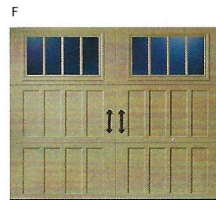

Numerous styles of maintenance free steel, fibreglass or aluminum sectional doors available in a variety of stained and solid colours.

See our preferred mfg/suppliers at www.wayne-dalton.com / amarr.com / chiohd.com / clopay.com / garaga.com / ocd.ca / haasdoor.com

Please visit our showroom - 16 different models of garage doors on display.