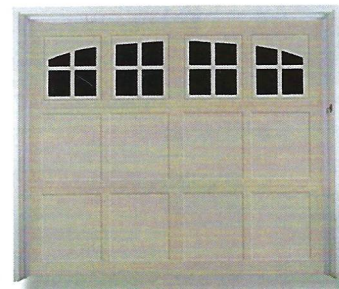

Built with hemlock solid wood frames, these stunning coach house doors are built to last. The man-made flush cladwood panels are uniform in appearance and extremely durable.

Most styles are also available in a raised panel design.

All top section decorative window inserts are routed out of 1/2" exterior MDF and can be backed with various types and colours of plexiglass/real glass.

Square and arched real mahogany top sections also available.

Style 501

Style 502

Style 503

Style 504

Style 505

Style 506

Style 507

Style 508