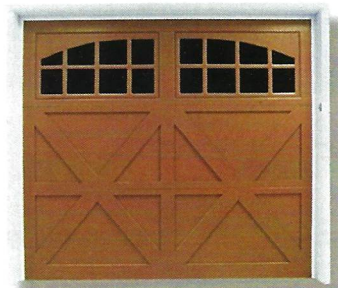

Built with hemlock solid wood frames, these stunning coach house doors are built to last. The man-made flush cladwood panels are uniform in appearance and extremely durable.

Most styles are also available in a raised panel design.

All top section decorative window inserts are routed out of 1/2" exterior MDF and can be backed with various types and colours of plexiglass/real glass.

Square and arched real mahogany top sections also available.

Style 501

Style 502

Style 503

Style 504

Style 505

Style 506

Style 507

Style 508

Style 509

Style 510

Style 511

Style 512

Solid Wood Stain Grade Series

MAY ALSO BE PAINTED

Model 513

Manufactured with solid raised mahogany panels and either square or custom arch mahogany top sections. Frames are made from solid hemlock lumber.