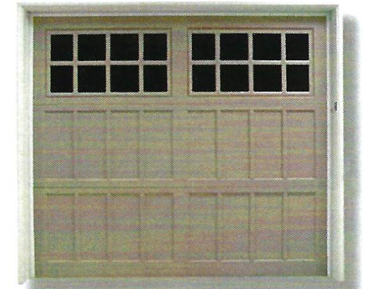

Built with hemlock solid wood frames, these stunning coach house doors are built to last. The man-made flush cladwood panels are uniform in appearance and extremely durable.

Most styles are also available in a raised panel design.

All top section decorative window inserts are routed out of 1/2" exterior MDF and can be backed with various types and colours of plexiglass/real glass.

Square and arched real mahogany top sections also available.

Style 501

Style 502

Style 503

Style 504

Style 505

Style 506

Style 507

Style 508

Style 509

Style 510

Style 511

Style 512

Solid Wood Stain Grade Series

MAY ALSO BE PAINTED

Model 513

Manufactured with solid raised mahogany panels and either square or custom arch mahogany top sections. Frames are made from solid hemlock lumber.