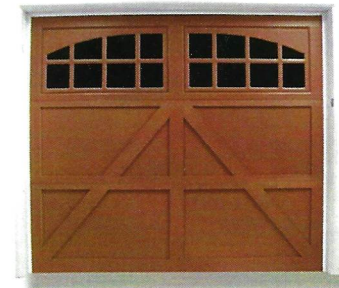

Built with hemlock solid wood frames, these stunning coach house doors are built to last. The man-made flush cladwood panels are uniform in appearance and extremely durable.

Most styles are also available in a raised panel design.

All top section decorative window inserts are routed out of 1/2" exterior MDF and can be backed with various types and colours of plexiglass/real glass.

Square and arched real mahogany top sections also available.

Style 501

Style 502

Style 503

Style 504

Style 505

Style 506

Style 507

Style 508

Style 509

Style 510

Style 511

Style 512

Solid Wood Stain Grade Series

MAY ALSO BE PAINTED

Model 513

Manufactured with solid raised mahogany panels and either square or custom arch mahogany top sections. Frames are made from solid hemlock lumber.