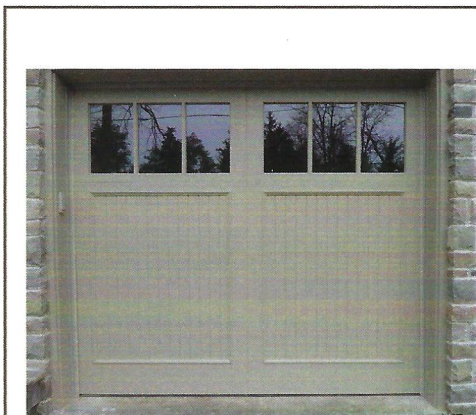

Design-a-Door

Custom doors are available with your choice of several different species of wood glued to the exterior skin of a fully insulated steel sectional garage door and custom built to match your drawing.

Numerous styles of maintenance free steel, fibreglass or aluminum sectional doors available in a variety of stained and solid colours.

See our preferred mfg/suppliers at www.wayne-dalton.com / amarr.com / chiohd.com / clopay.com / garaga.com / ocd.ca / haasdoor.com

Please visit our showroom - 16 different models of garage doors on display.