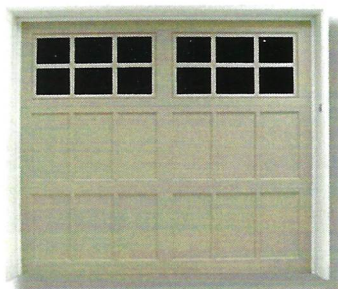

Built with hemlock solid wood frames, these stunning coach house doors are built to last. The man-made flush cladwood panels are uniform in appearance and extremely durable.

Most styles are also available in a raised panel design.

All top section decorative window inserts are routed out of 1/2" exterior MDF and can be backed with various types and colours of plexiglass/real glass.

Square and arched real mahogany top sections also available.

Style 501

Style 502

Style 503

Style 504

Style 505

Style 506

Style 507

Style 508

Style 509

Style 510

Style 511

Style 512

Solid Wood Stain Grade Series

MAY ALSO BE PAINTED

Model 513

Manufactured with solid raised mahogany panels and either square or custom arch mahogany top sections. Frames are made from solid hemlock lumber.