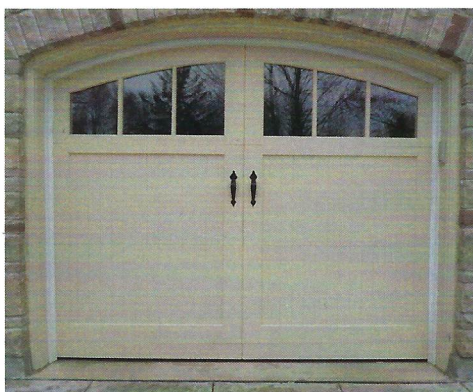

Built with hemlock solid wood frames, these stunning coach house doors are built to last. The man-made flush cladwood panels are uniform in appearance and extremely durable.

Most styles are also available in a raised panel design.

Style 509

Style 510

Style 511

Style 512

Solid Wood Stain Grade Series

MAY ALSO BE PAINTED

Model 513

Manufactured with solid raised mahogany panels and either square or custom arch mahogany top sections. Frames are made from solid hemlock lumber.

Model 514

Manufactured with tongue and groove cedar vertical strip inlay. Doors are supplied insulated on the inside half of the garage door panel. All models available with Plex-Glass - double diamond single pane or thermal pane glass windows.